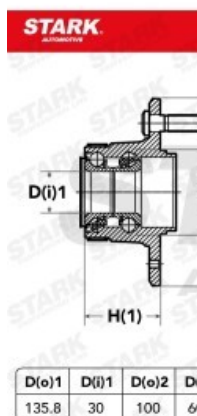

## OEM Reference

ROVER

GHK1685